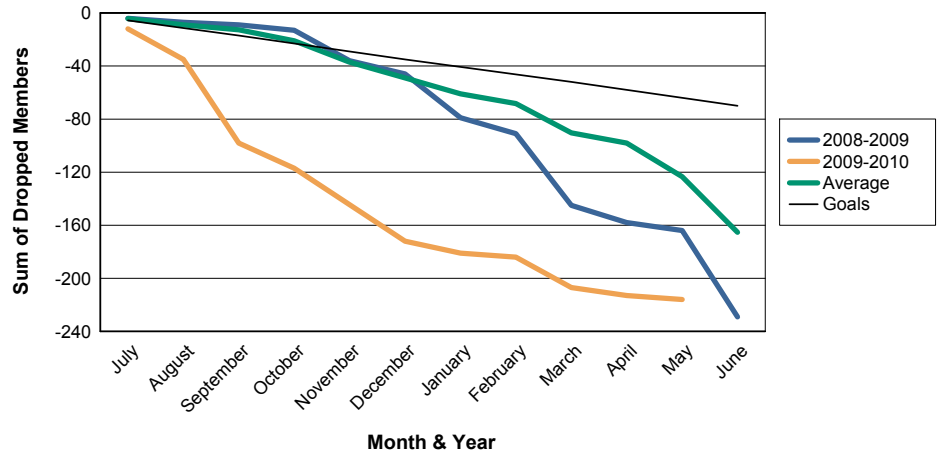

For District R 1

Sum of Charter Members/ Month & Year

For District R 1

3 Year Comparisons for GMT Constitutional Area 3

By GMT District

As of May 2010

Sum of New Members/ Month & Year

For District R 1

Sum of Dropped Members/ Month & Year

For District R 1

Sum of Net Members/ Month & Year

For District R 1