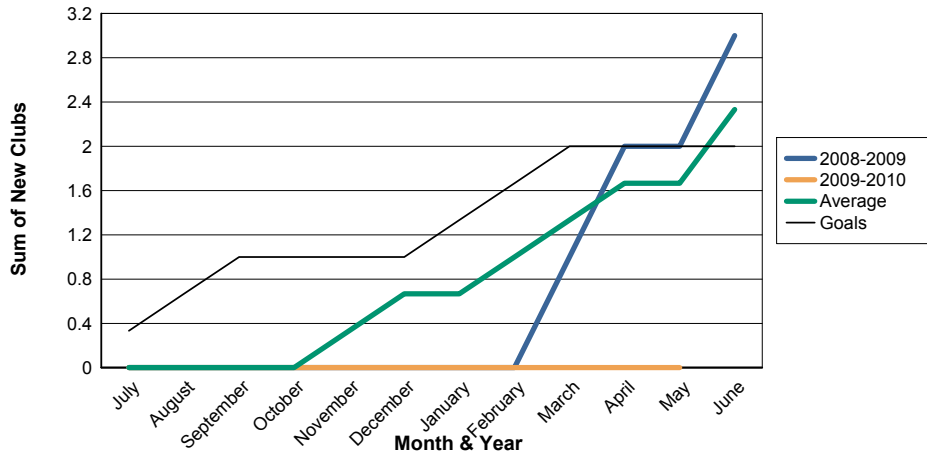

3 Year Comparisons for GMT Constitutional Area 3

By GMT District

As of May 2010

Sum of New Clubs/ Month & Year

For District R 1

Sum of Dropped Clubs/ Month & Year

For District R 1

Sum of Net Clubs/ Month & Year