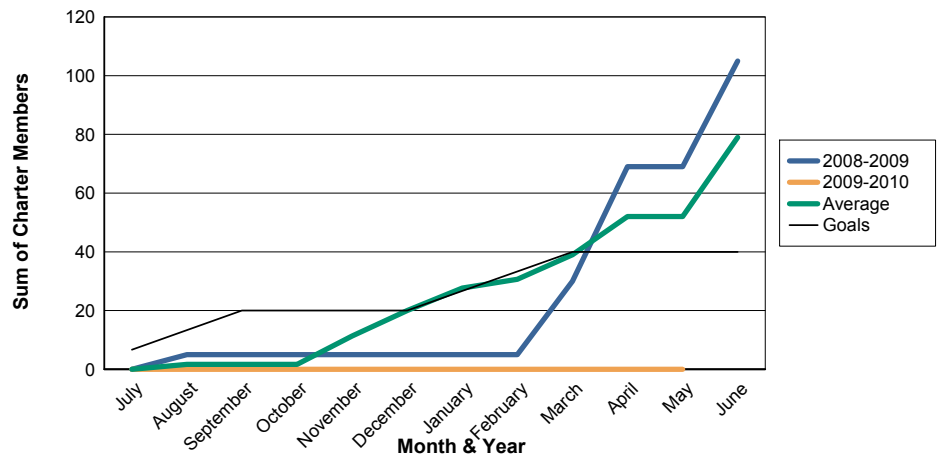

Sum of Charter Members/ Month & Year

For District R 1