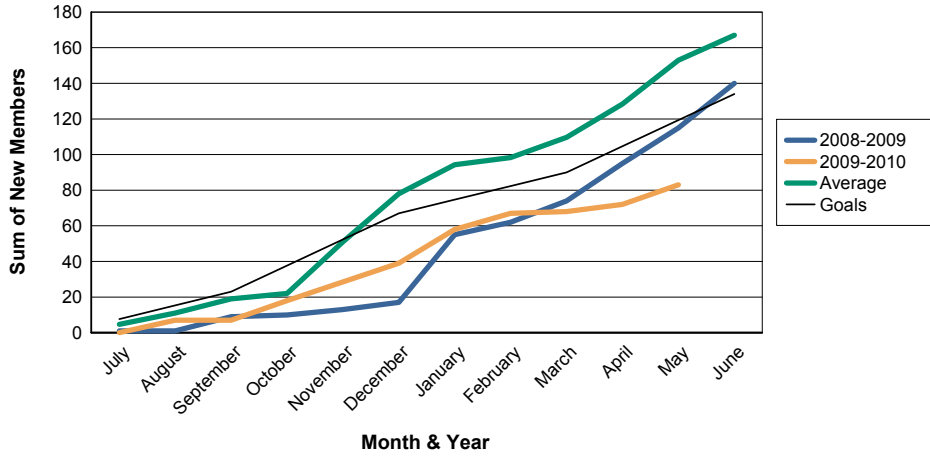

3 Year Comparisons for GMT Constitutional Area 3

By GMT District

As of May 2010

Sum of New Clubs/ Month & Year

For District R 1

Sum of Dropped Clubs/ Month & Year

For District R 1

Sum of Net Clubs/ Month & Year

For District R 1

Sum of Charter Members/ Month & Year

For District R 1

3 Year Comparisons for GMT Constitutional Area 3

By GMT District

As of May 2010

Sum of New Members/ Month & Year

For District R 1

Sum of Dropped Members/ Month & Year

For District R 1

Sum of Net Members/ Month & Year

For District R 1