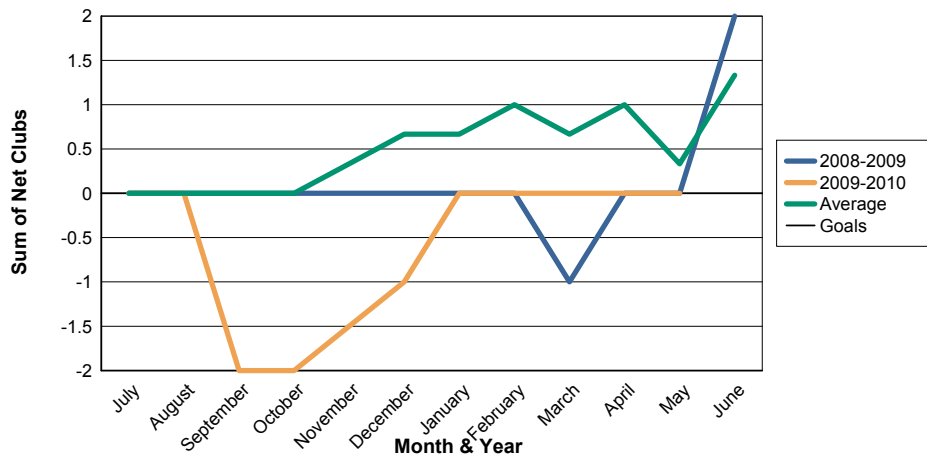

Sum of Net Clubs/ Month & Year

For District R 1