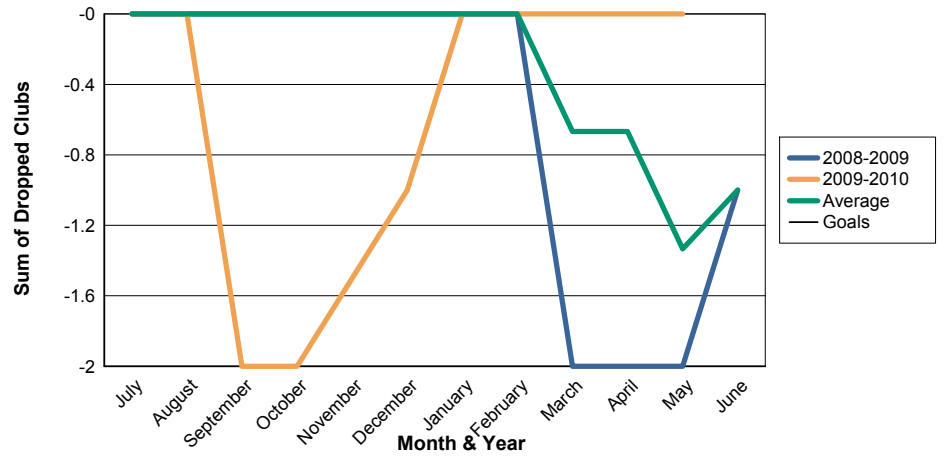

3 Year Comparisons for GMT Constitutional Area 3

By GMT District

As of May 2010

Sum of New Clubs/ Month & Year

For District R 1

Sum of Dropped Clubs/ Month & Year

For District R 1

Sum of Net Clubs/ Month & Year